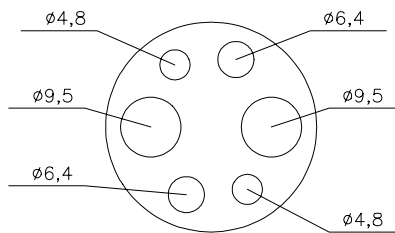

HIGH TEMP FIELD CALIBRATOR

portable, 50 °C to 650 °C

Dimensions (in mm):

153 x 86 x 197 mm

Accessories:

Block "A"

Block "B"

Block "C"

CAL-3222	:	insert block blank for CAL-9141
CAL-3219	:	insert block A for CAL-9141
CAL-3220	:	insert block B for CAL-9141
CAL-3221	:	insert block C for CAL-9141
CAL-3217	:	carrying case for CAL-9141 (40583)