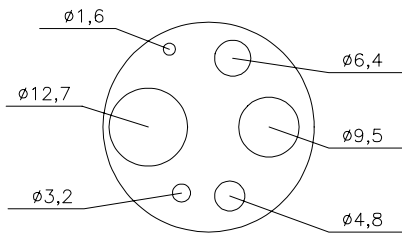

HIGH TEMP FIELD CALIBRATOR

portable, 50 °C to 650 °C

Dimensions (in mm):

153 x 86 x 197 mm

Accessories:

Block "A"

Block "B"

Block "C"

CAL-3222	:	insert block blank for CAL-9141
CAL-3219	:	insert block A for CAL-9141
CAL-3220	:	insert block B for CAL-9141
CAL-3221	:	insert block C for CAL-9141
CAL-3217	:	carrying case for CAL-9141 (40583)