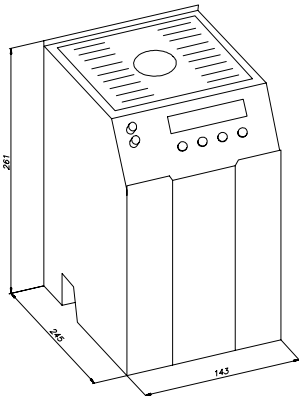

HIGH TEMP FIELD CALIBRATOR

portable, 50 °C to 650 °C

Dimensions (in mm):

153 x 86 x 197 mm

Accessories:

Block "A"

Block "B"

Block "C"

CAL-3222	:	insert block blank for CAL-9141
CAL-3219	:	insert block A for CAL-9141
CAL-3220	:	insert block B for CAL-9141
CAL-3221	:	insert block C for CAL-9141
CAL-3217	:	carrying case for CAL-9141 (40583)