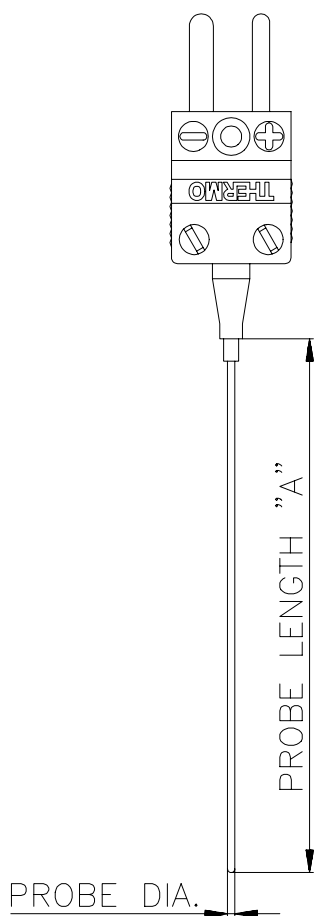

# SUB MINIATURE MI-CABLE THERMOCOUPLES

with direct mounted miniature plug

## Specifications:

|                               |   |  |
|-------------------------------|---|--|
| Probe type                    | : | mineral insulated single thermocouple  |
| Probe diameter                | : | 0,5 mm or 0,25 mm  |
| Thermocouple type             | : | iron-constantan, type J<br>chromel-alumel, type K<br>copper-constantan, type T |
| Standard limits of error      | : | IEC 584.2  |
| Insulation material           | : | densely packed MgO   |
| Sheath material               | : | SS 321 for type J and T<br><br>Inconel 600 for type K                          |
| Hot junction                  | : | insulated  |
| Minimum insulation resistance | : | 10 Mohm at ambient temperature with 50 V DC                                    |
| Termination                   | : | Thermo Electric miniature plug with polarized thermocouple material contacts   |
| Probe length 'A'              | : | to be specified; replace box in ordering code with your required length        |

## Ordering code:

| Calibration | Probe Ø 0,5 mm           | Probe Ø 0,25 mm          | Mating jack  |
|-------------|--------------------------|--------------------------|--------------|
|             | 'A'                      | 'A'                      |              |
| Type J      | MTS - 55050 - J - □ - mm |                          | CNN-22100-JX |
| Type K      | MTS - 55050 - K - □ - mm | MTS - 55025 - K - □ - mm | CNN-22200-KX |
| Type T      | MTS - 55050 - T - □ - mm |                          | CNN-22300-TX |