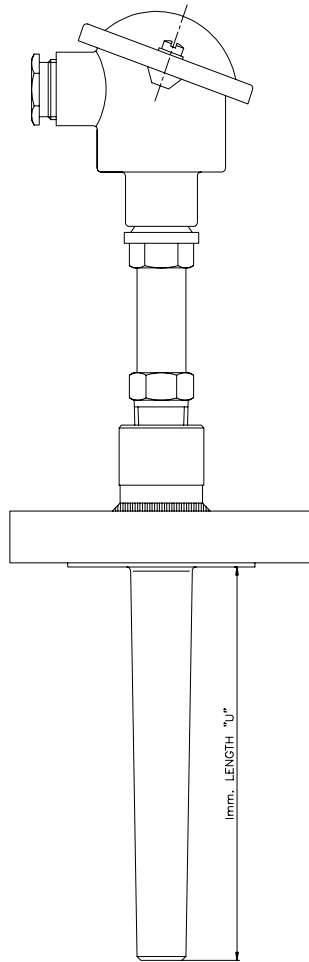

INDUSTRIAL TEMPERATURE SENSORS

DIN type, flanged bar stock thermowell

Specifications:

Series : ITS-20.000

CONNECTION HEAD ASSEMBLY

Type : series TSA-20.000
 Material : cast-aluminium
 Conduit entry : PG 16 cable gland
 Extension : galvanized nipple with gland nut for head adjustment; length approx. 75 mm

INSERT

Thermocouple : series TEE-20.000 single or duplex (probe diameter 4,8 mm or 6,0 mm)
 Resistance thermometer : series RTD-20.000 single or duplex 3-wire system (max. operating temperature 400 °C or 550 °C)
 Insert length 'A' : for replacement insert add 145 mm to 'U' length
 For complete specification : see separate datasheets

THERMOWELL

Type : drilled bar stock with flange type TWE-23702
 Material : SS 316 (Wst.nr. 1.4401)
 Bore : 7 mm
 Bar stock diameter : 32 mm
 Flange size, rating and material : to be specified
 Stem size : tapered from round 22 mm to 19 mm at the tip
 Immersion length 'U' : to be specified; replace box in ordering code with your required length
 Total well length : 'U' plus 50 mm

Ordering code:

Probe type

J 4,8 mm
 J 6,0 mm
 K 4,8 mm
 K 6,0 mm
 T 4,8 mm
 T 6,0 mm
 Pt 100 Ø 6.0 mm 550 °C
 Pt 100 Ø 6.0 mm 400 °C

SINGLE Complete assembly

| | 'U' | Flange |
|------------|-------|---------|
| ITS-20562- | J | -□ mm-□ |
| ITS-23562- | J | -□ mm-□ |
| ITS-20562- | K | -□ mm-□ |
| ITS-23562- | K | -□ mm-□ |
| ITS-20562- | T | -□ mm-□ |
| ITS-23562- | T | -□ mm-□ |
| ITS-20562- | Pt100 | -□ mm-□ |
| ITS-25562- | Pt100 | -□ mm-□ |